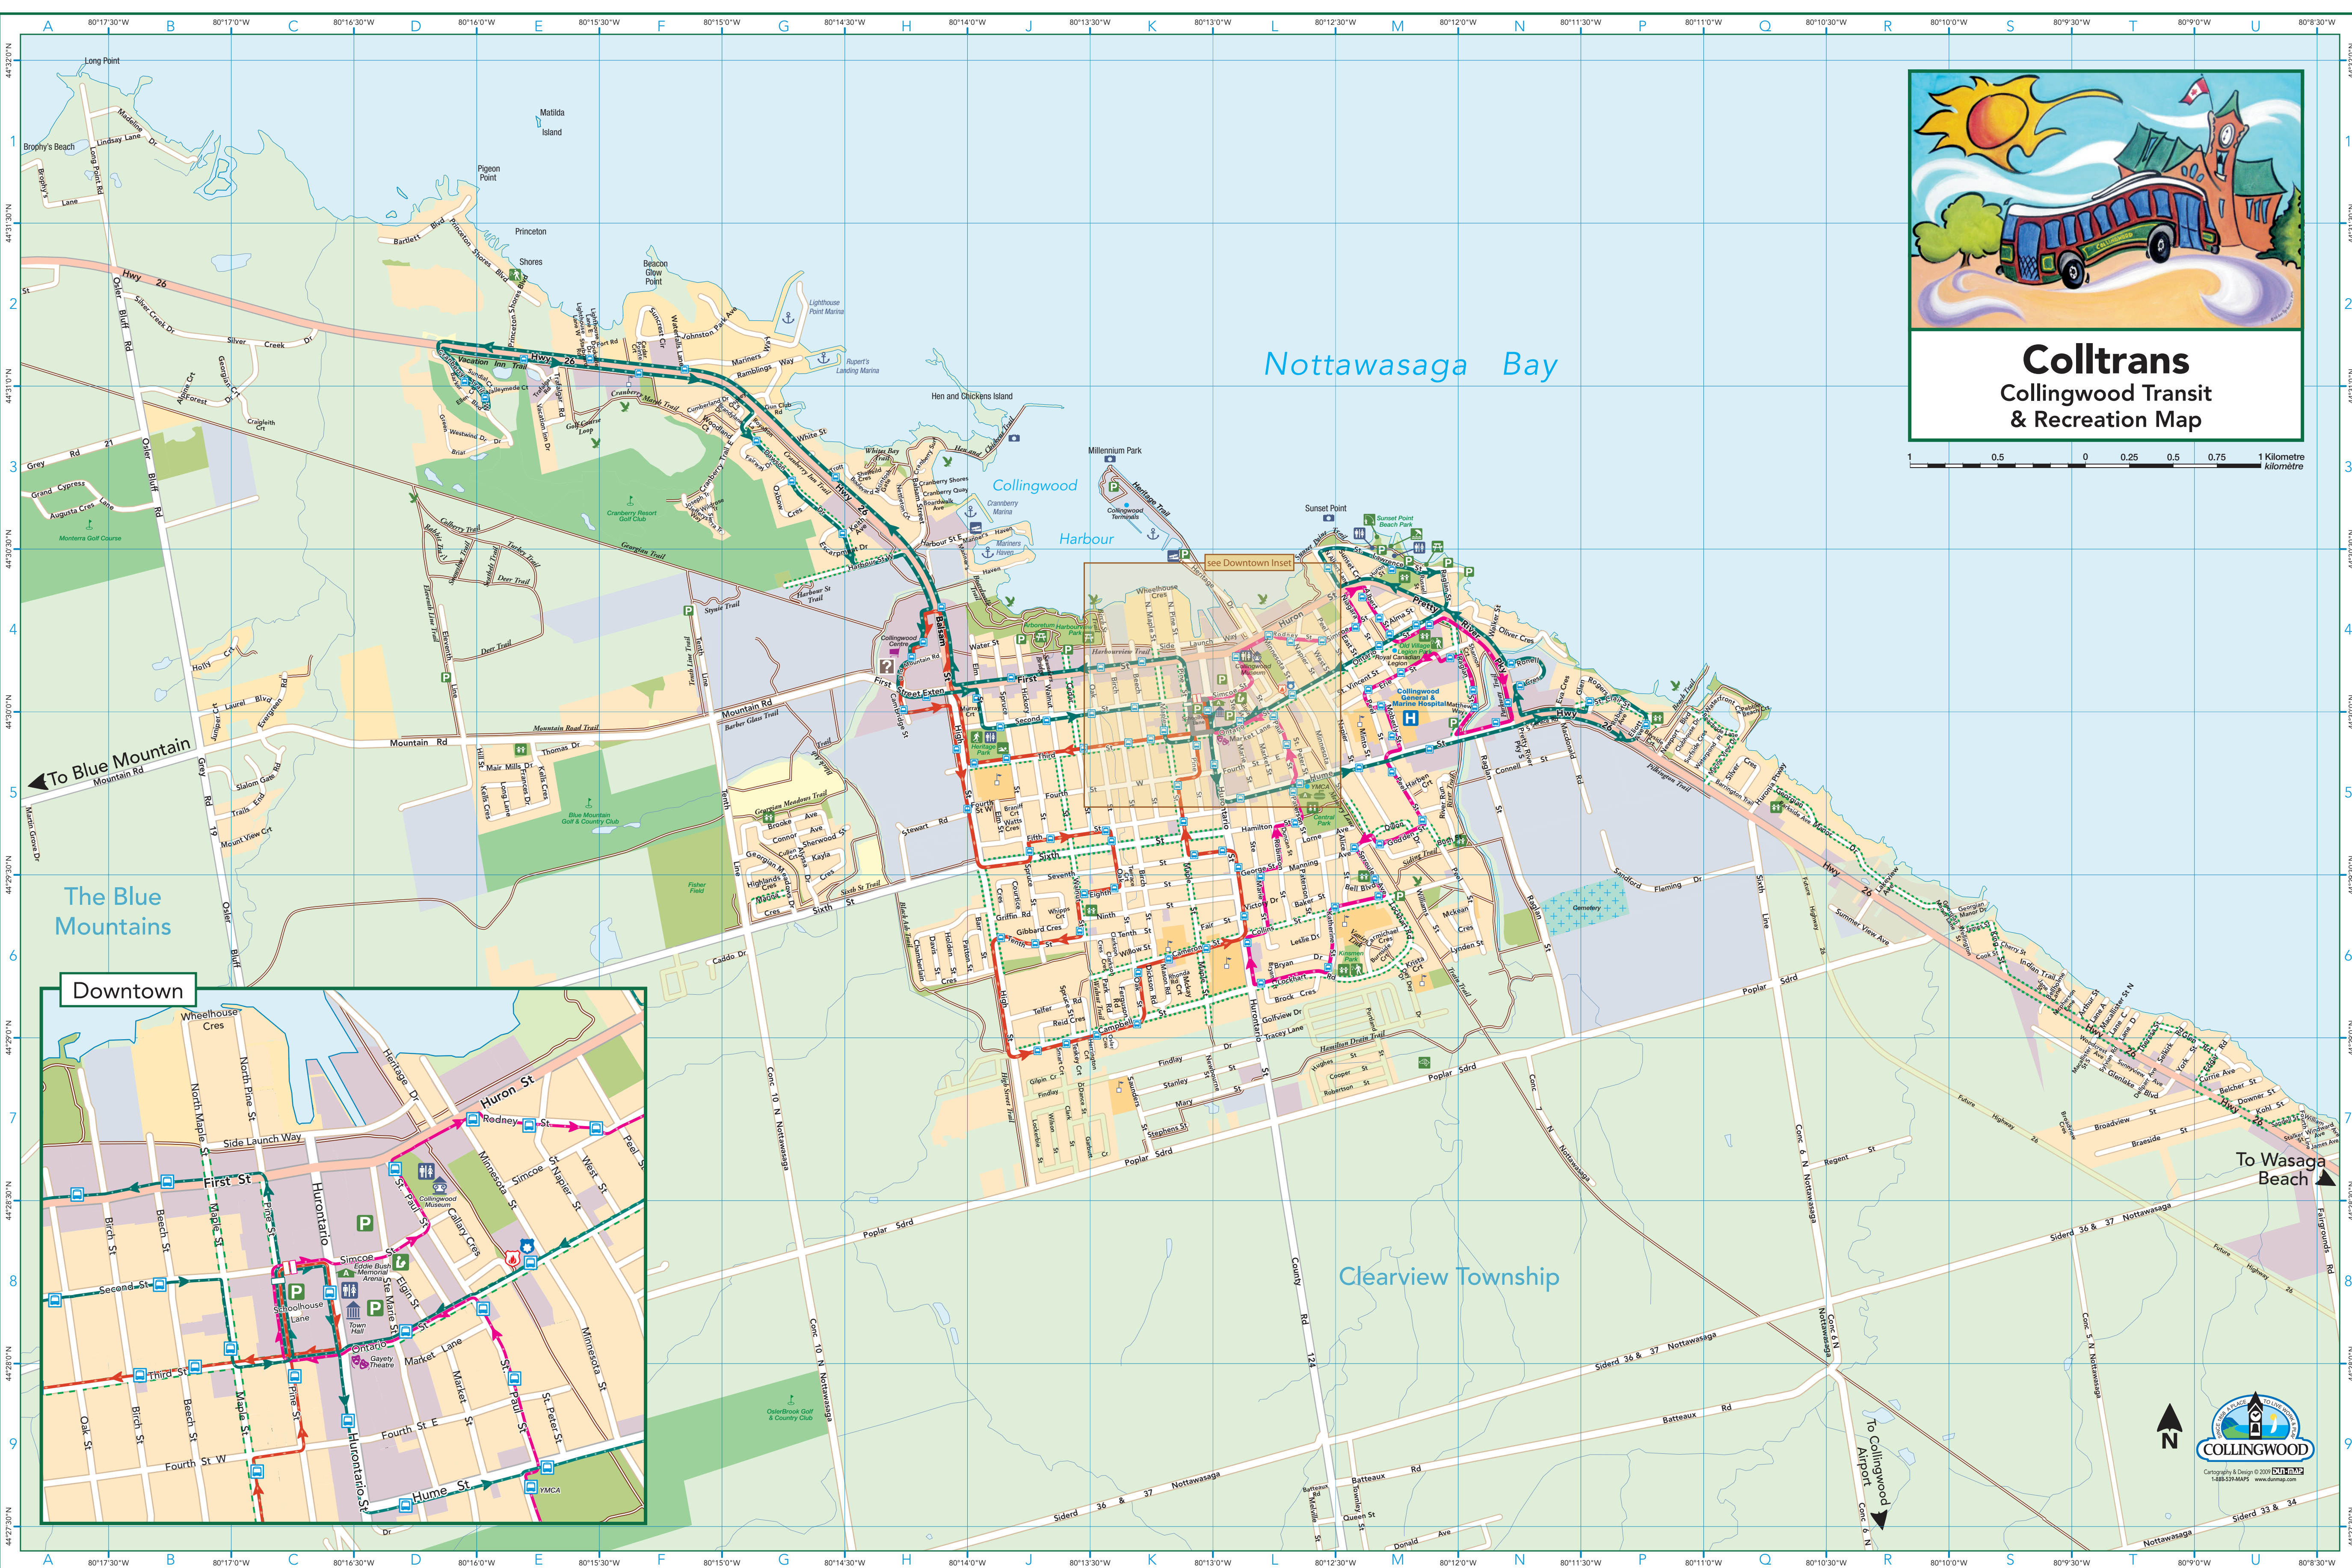

Crosstown Route

Terminal	YMCA	Hospital	Elliot & St. Clair	Sunset Pt.	Terminal	Balsam @ Mall	Lighthouse Pt.	Cranberry Links	Georgian Manor	P.R. Academy	Dawson & Oxbow	Mall	Oak & Second	Terminal
Monday-Friday														
7:00	7:02	7:03	7:06	7:12	7:25	7:34	7:36	7:38	7:41	7:42	7:45	7:47	7:50	7:55
8:00	8:02	8:03	8:06	8:12	8:25	8:34	8:36	8:38	8:41	8:42	8:45	8:47	8:50	8:55
9:00	9:02	9:03	9:06	9:12	9:25	9:34	9:36	9:38	9:41	9:42	9:45	9:47	9:50	9:55
10:00	10:02	10:03	10:06	10:12	10:25	10:34	10:36	10:38	10:41	10:42	10:45	10:47	10:50	10:55
11:00	11:02	11:03	11:06	11:12	11:25	11:34	11:36	11:38	11:41	11:42	11:45	11:47	11:50	11:55
12:00	12:02	12:03	12:06	12:12	12:25	12:34	12:36	12:38	12:41	12:42	12:45	12:47	12:50	12:55
1:00	1:02	1:03	1:06	1:12	1:25	1:34	1:36	1:38	1:41	1:42	1:45	1:47	1:50	1:55
2:00	2:02	2:03	2:06	2:12	2:25	2:34	2:36	2:38	2:41	2:42	2:45	2:47	2:50	2:55
3:00	3:02	3:03	3:06	3:12	3:25	3:34	3:36	3:38	3:41	3:42	3:45	3:47	3:50	3:55
4:00	4:02	4:03	4:06	4:12	4:25	4:34	4:36	4:38	4:41	4:42	4:45	4:47	4:50	4:55
5:00	5:02	5:03	5:06	5:12	5:25	5:34	5:36	5:38	5:41	5:42	5:45	5:47	5:50	5:55
Saturday														
7:00	7:02	7:03	7:06	7:12	7:25	7:34	7:36	7:38	7:41	7:42	7:45	7:47	7:50	7:55
8:00	8:02	8:03	8:06	8:12	8:25	8:34	8:36	8:38	8:41	8:42	8:45	8:47	8:50	8:55
9:00	9:02	9:03	9:06	9:12	9:25	9:34	9:36	9:38	9:41	9:42	9:45	9:47	9:50	9:55
10:00	10:02	10:03	10:06	10:12	10:25	10:34	10:36	10:38	10:41	10:42	10:45	10:47	10:50	10:55
11:00	11:02	11:03	11:06	11:12	11:25	11:34	11:36	11:38	11:41	11:42	11:45	11:47	11:50	11:55
12:00	12:02	12:03	12:06	12:12	12:25	12:34	12:36	12:38	12:41	12:42	12:45	12:47	12:50	12:55
1:00	1:02	1:03	1:06	1:12	1:25	1:34	1:36	1:38	1:41	1:42	1:45	1:47	1:50	1:55
2:00	2:02	2:03	2:06	2:12	2:25	2:34	2:36	2:38	2:41	2:42	2:45	2:47	2:50	2:55
3:00	3:02	3:03	3:06	3:12	3:25	3:34	3:36	3:38	3:41	3:42	3:45	3:47	3:50	3:55
4:00	4:02	4:03	4:06	4:12	4:25	4:34	4:36	4:38	4:41	4:42	4:45	4:47	4:50	4:55
5:00	5:02	5:03	5:06	5:12	5:25	5:34	5:36	5:38	5:41	5:42	5:45	5:47	5:50	5:55
Sunday														
9:00	9:02	9:03	9:06	9:12	9:25	9:34	9:36	9:38	9:41	9:42	9:45	9:47	9:50	9:55
10:00	10:02	10:03	10:06	10:12	10:25	10:34	10:36	10:38	10:41	10:42	10:45	10:47	10:50	10:55
11:00	11:02	11:03	11:06	11:12	11:25	11:34	11:36	11:38	11:41	11:42	11:45	11:47	11:50	11:55
12:00	12:02	12:03	12:06	12:12	12:25	12:34	12:36	12:38	12:41	12:42	12:45	12:47	12:50	12:55
1:00	1:02	1:03	1:06	1:12	1:25	1:34	1:36	1:38	1:41	1:42	1:45	1:47	1:50	1:55
2:00	2:02	2:03	2:06	2:12	2:25	2:34	2:36	2:38	2:41	2:42	2:45	2:47	2:50	2:55
3:00	3:02	3:03	3:06	3:12	3:25	3:34	3:36	3:38	3:41	3:42	3:45	3:47	3:50	3:55
4:00	4:02	4:03	4:06	4:12	4:25	4:34	4:36	4:38	4:41	4:42	4:45	4:47	4:50	4:55
5:00	5:02	5:03	5:06	5:12	5:25	5:34	5:36	5:38	5:41	5:42	5:45	5:47	5:50	5:55