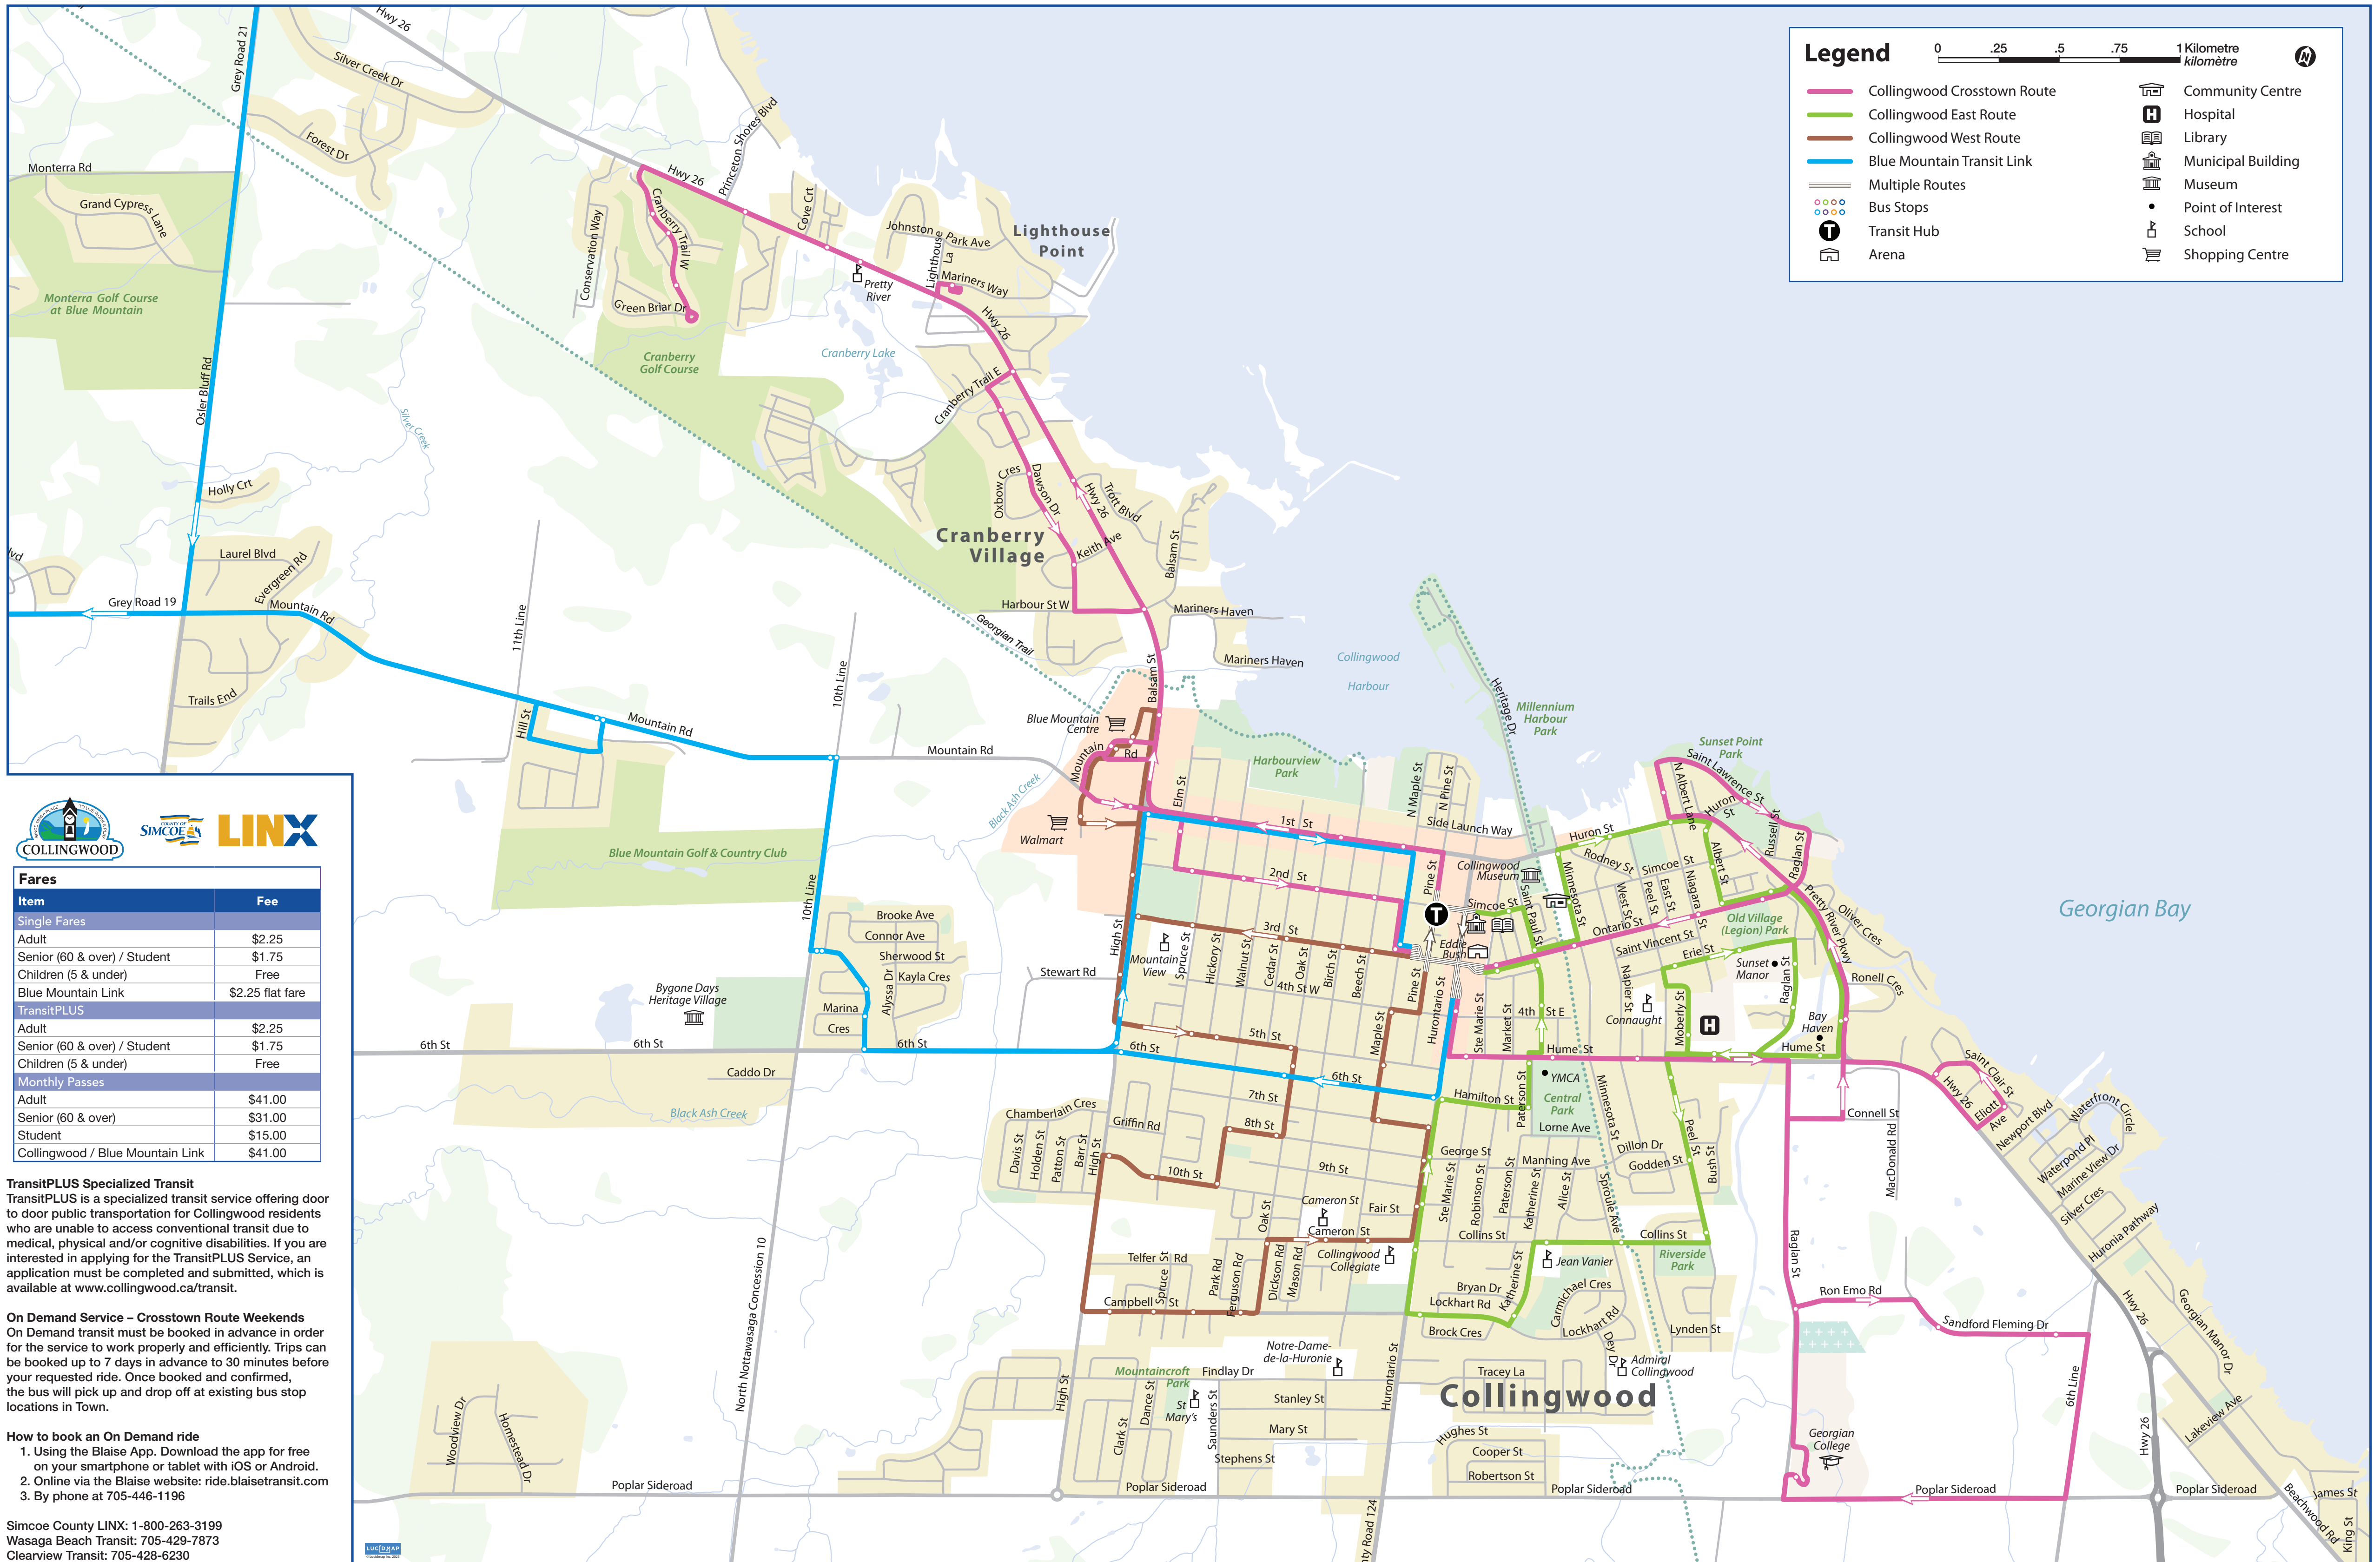

Fares	
Item	Fee
Single Fares	
Adult	$2.25
Senior (60 & over) / Student	$1.75
Children (5 & under)	Free
Blue Mountain Link	$2.25 flat fare
TransitPLUS	
Adult	$2.25
Senior (60 & over) / Student	$1.75
Children (5 & under)	Free
Monthly Passes	
Adult	$41.00
Senior (60 & over)	$31.00
Student	$15.00
Collingwood / Blue Mountain Link	$41.00

TransitPLUS Specialized Transit
TransitPLUS is a specialized transit service offering door to door public transportation for Collingwood residents who are unable to access conventional transit due to medical, physical and/or cognitive disabilities. If you are interested in applying for the TransitPLUS Service, an application must be completed and submitted, which is available at www.collingwood.ca/transit.

On Demand Service – Crosstown Route Weekends
On Demand transit must be booked in advance in order for the service to work properly and efficiently. Trips can be booked up to 7 days in advance to 30 minutes before your requested ride. Once booked and confirmed, the bus will pick up and drop off at existing bus stop locations in Town.

How to book an On Demand ride

1. Using the Blaise App. Download the app for free on your smartphone or tablet with iOS or Android.
2. Online via the Blaise website: ride.blaisetransit.com
3. By phone at 705-446-1196

Simcoe County LINX: 1-800-263-3199
Wasaga Beach Transit: 705-429-7873
Clearview Transit: 705-428-6230