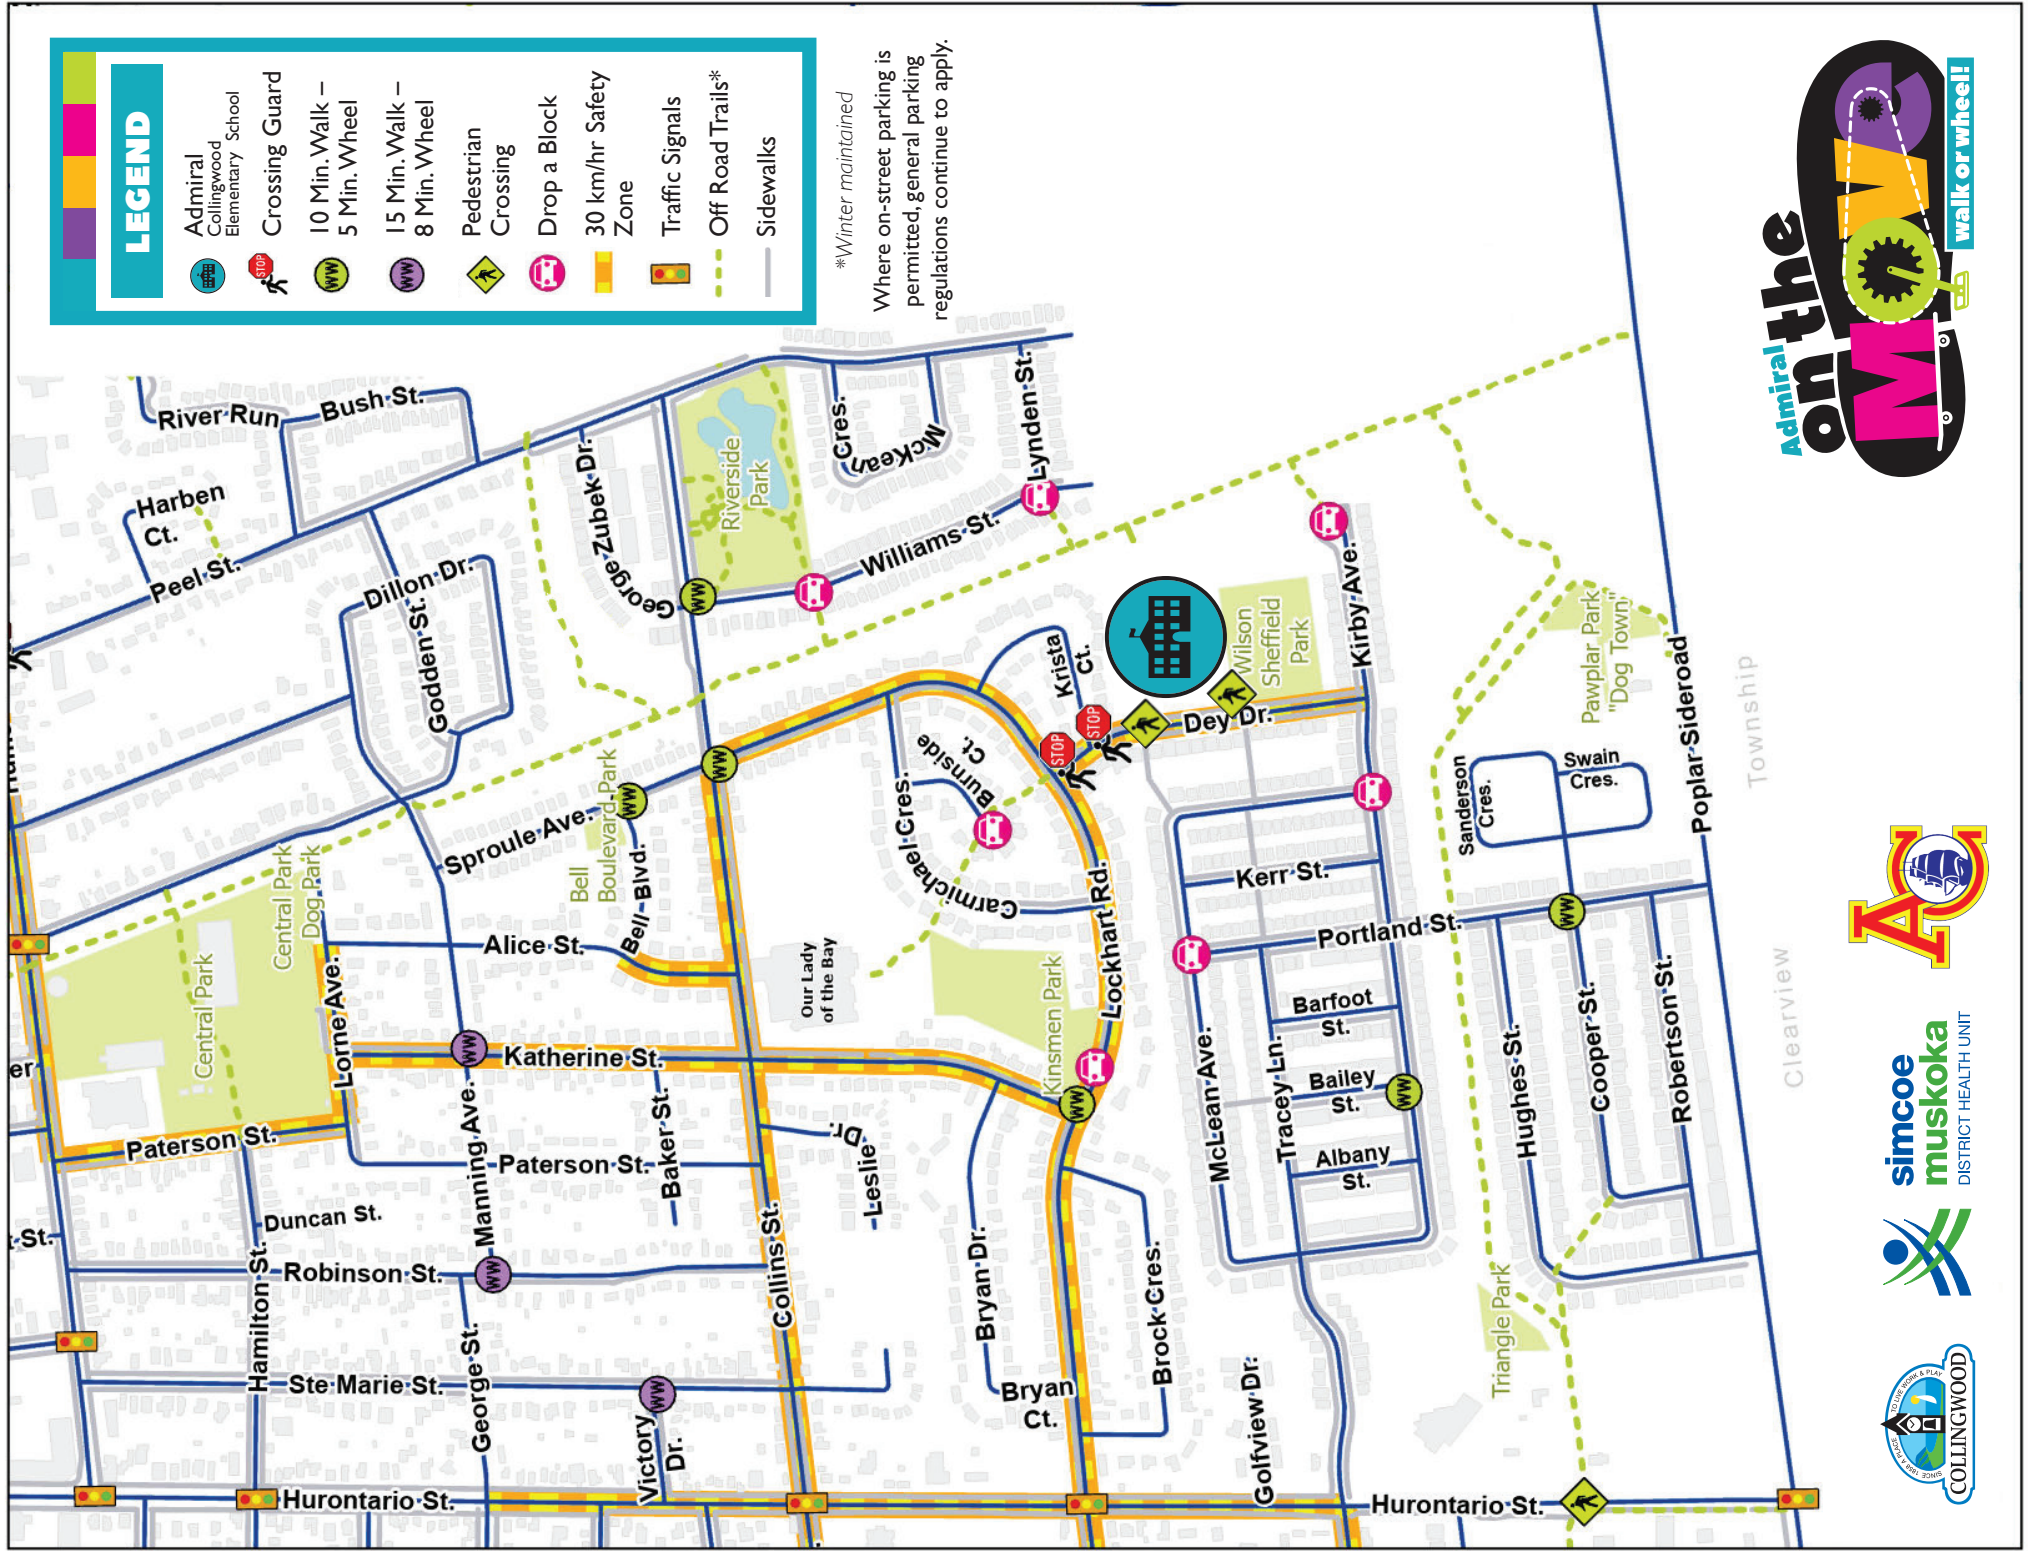

LEGEND

-  Admiral Collingwood Elementary School
-  Crossing Guard
-  10 Min. Walk - 5 Min. Wheel
-  15 Min. Walk - 8 Min. Wheel
-  Pedestrian Crossing
-  Drop a Block
-  30 km/hr Safety Zone
-  Traffic Signals
-  Off Road Trails*
-  Sidewalks

*Winter maintained
 Where on-street parking is permitted, general parking regulations continue to apply.

Clearview Township