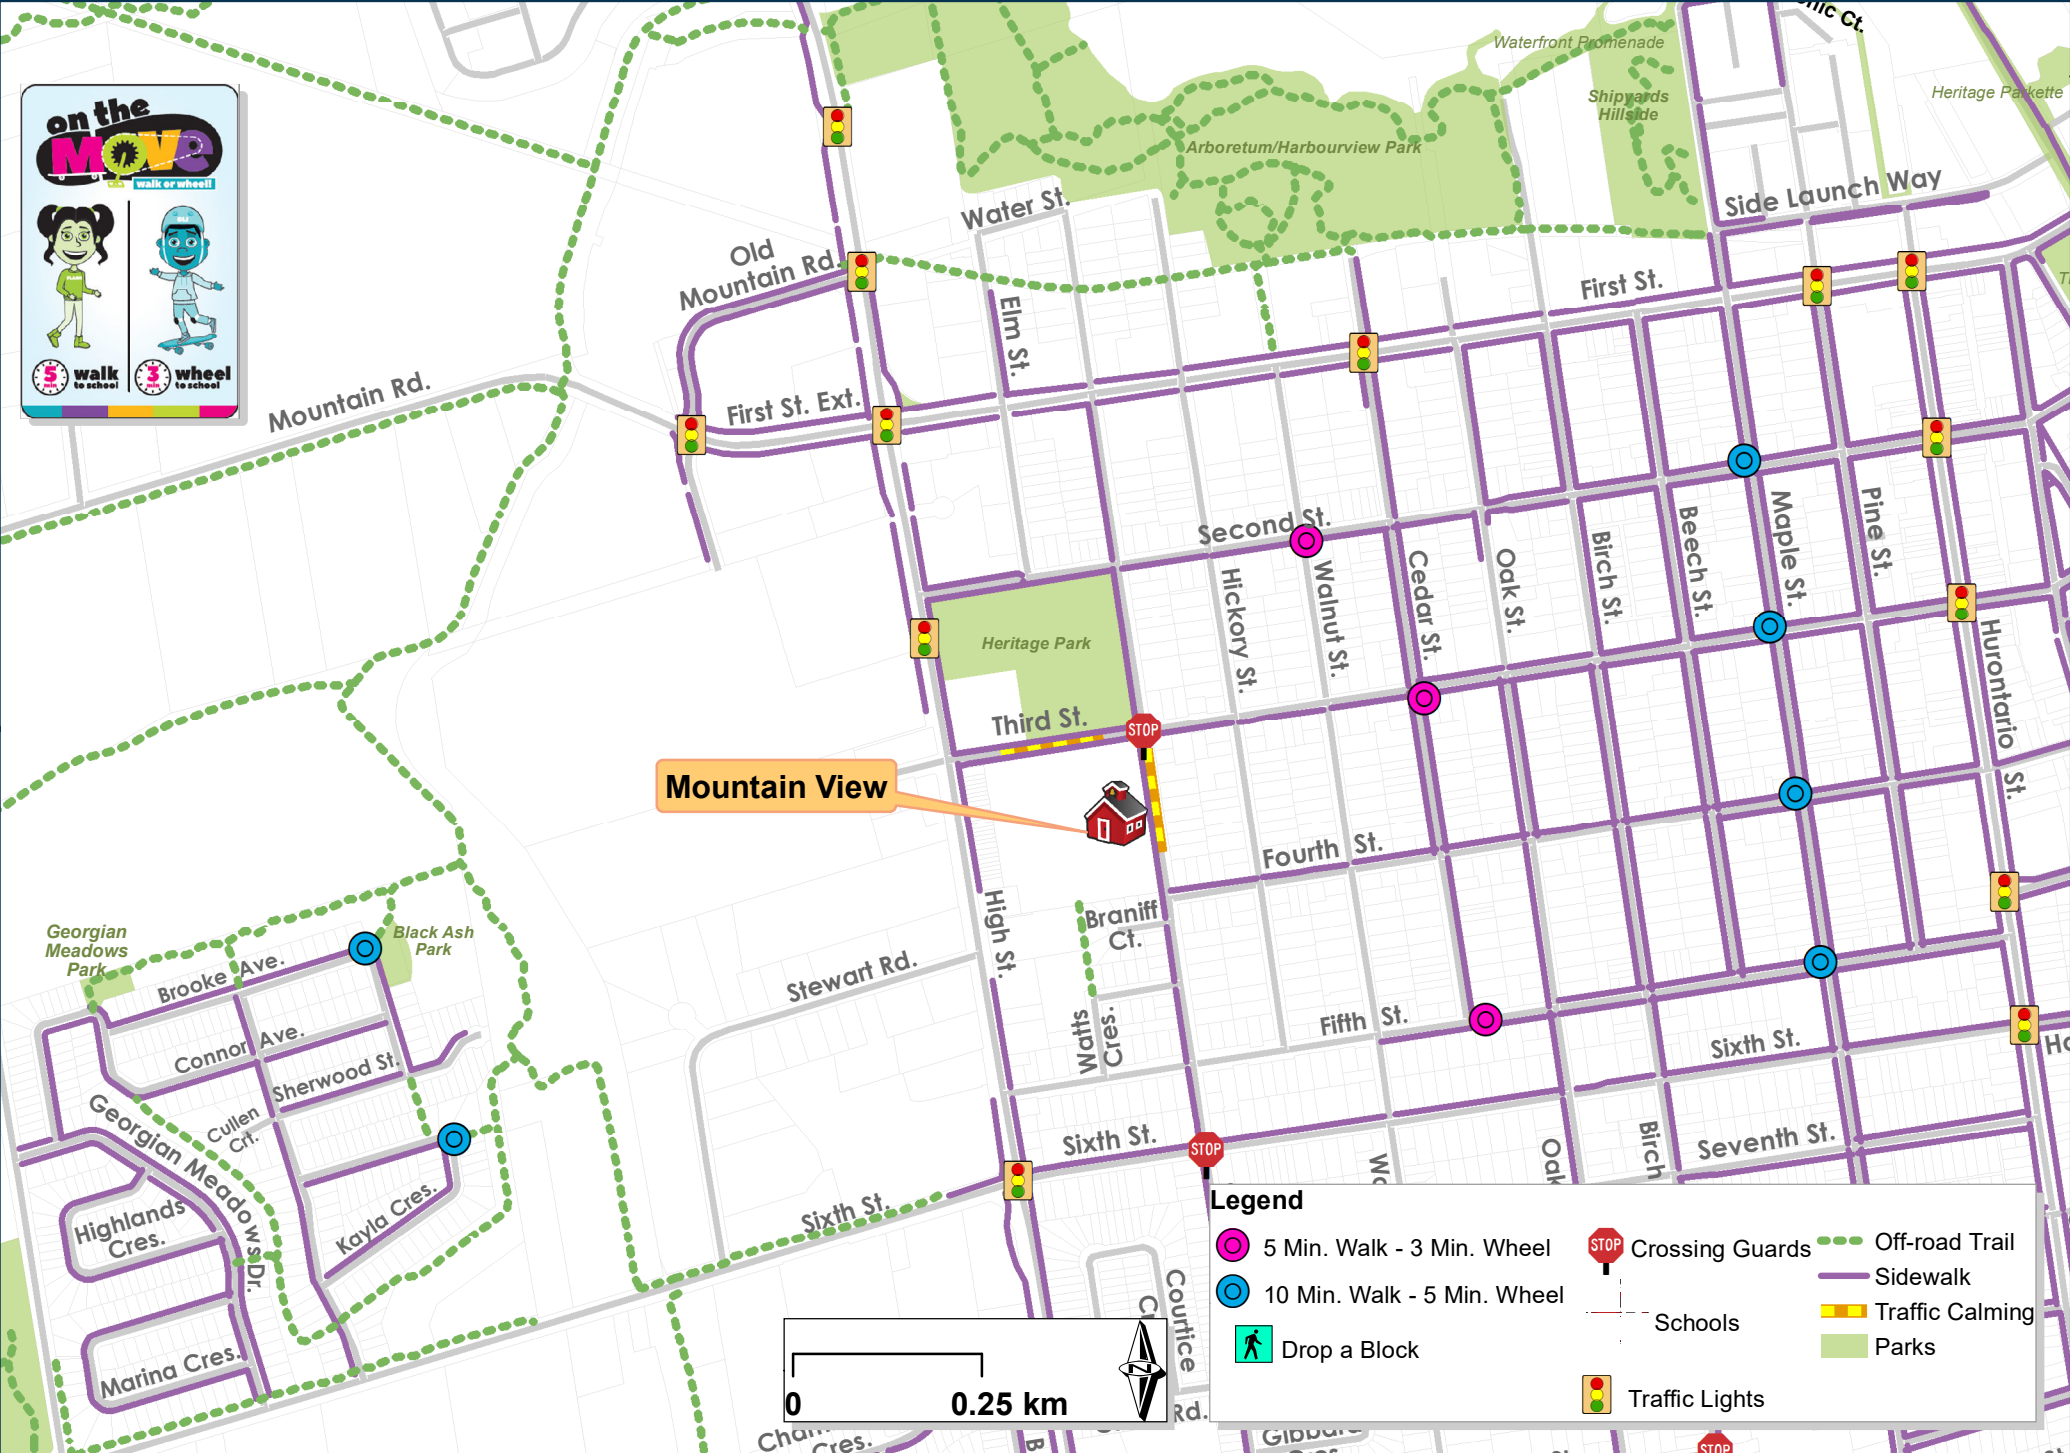

Map My Route - Mountain View Elementary School

Mountain View

Legend

- 5 Min. Walk - 3 Min. Wheel
- 10 Min. Walk - 5 Min. Wheel
- Drop a Block
- Crossing Guards
- Schools
- Traffic Lights
- Off-road Trail
- Sidewalk
- Traffic Calming
- Parks