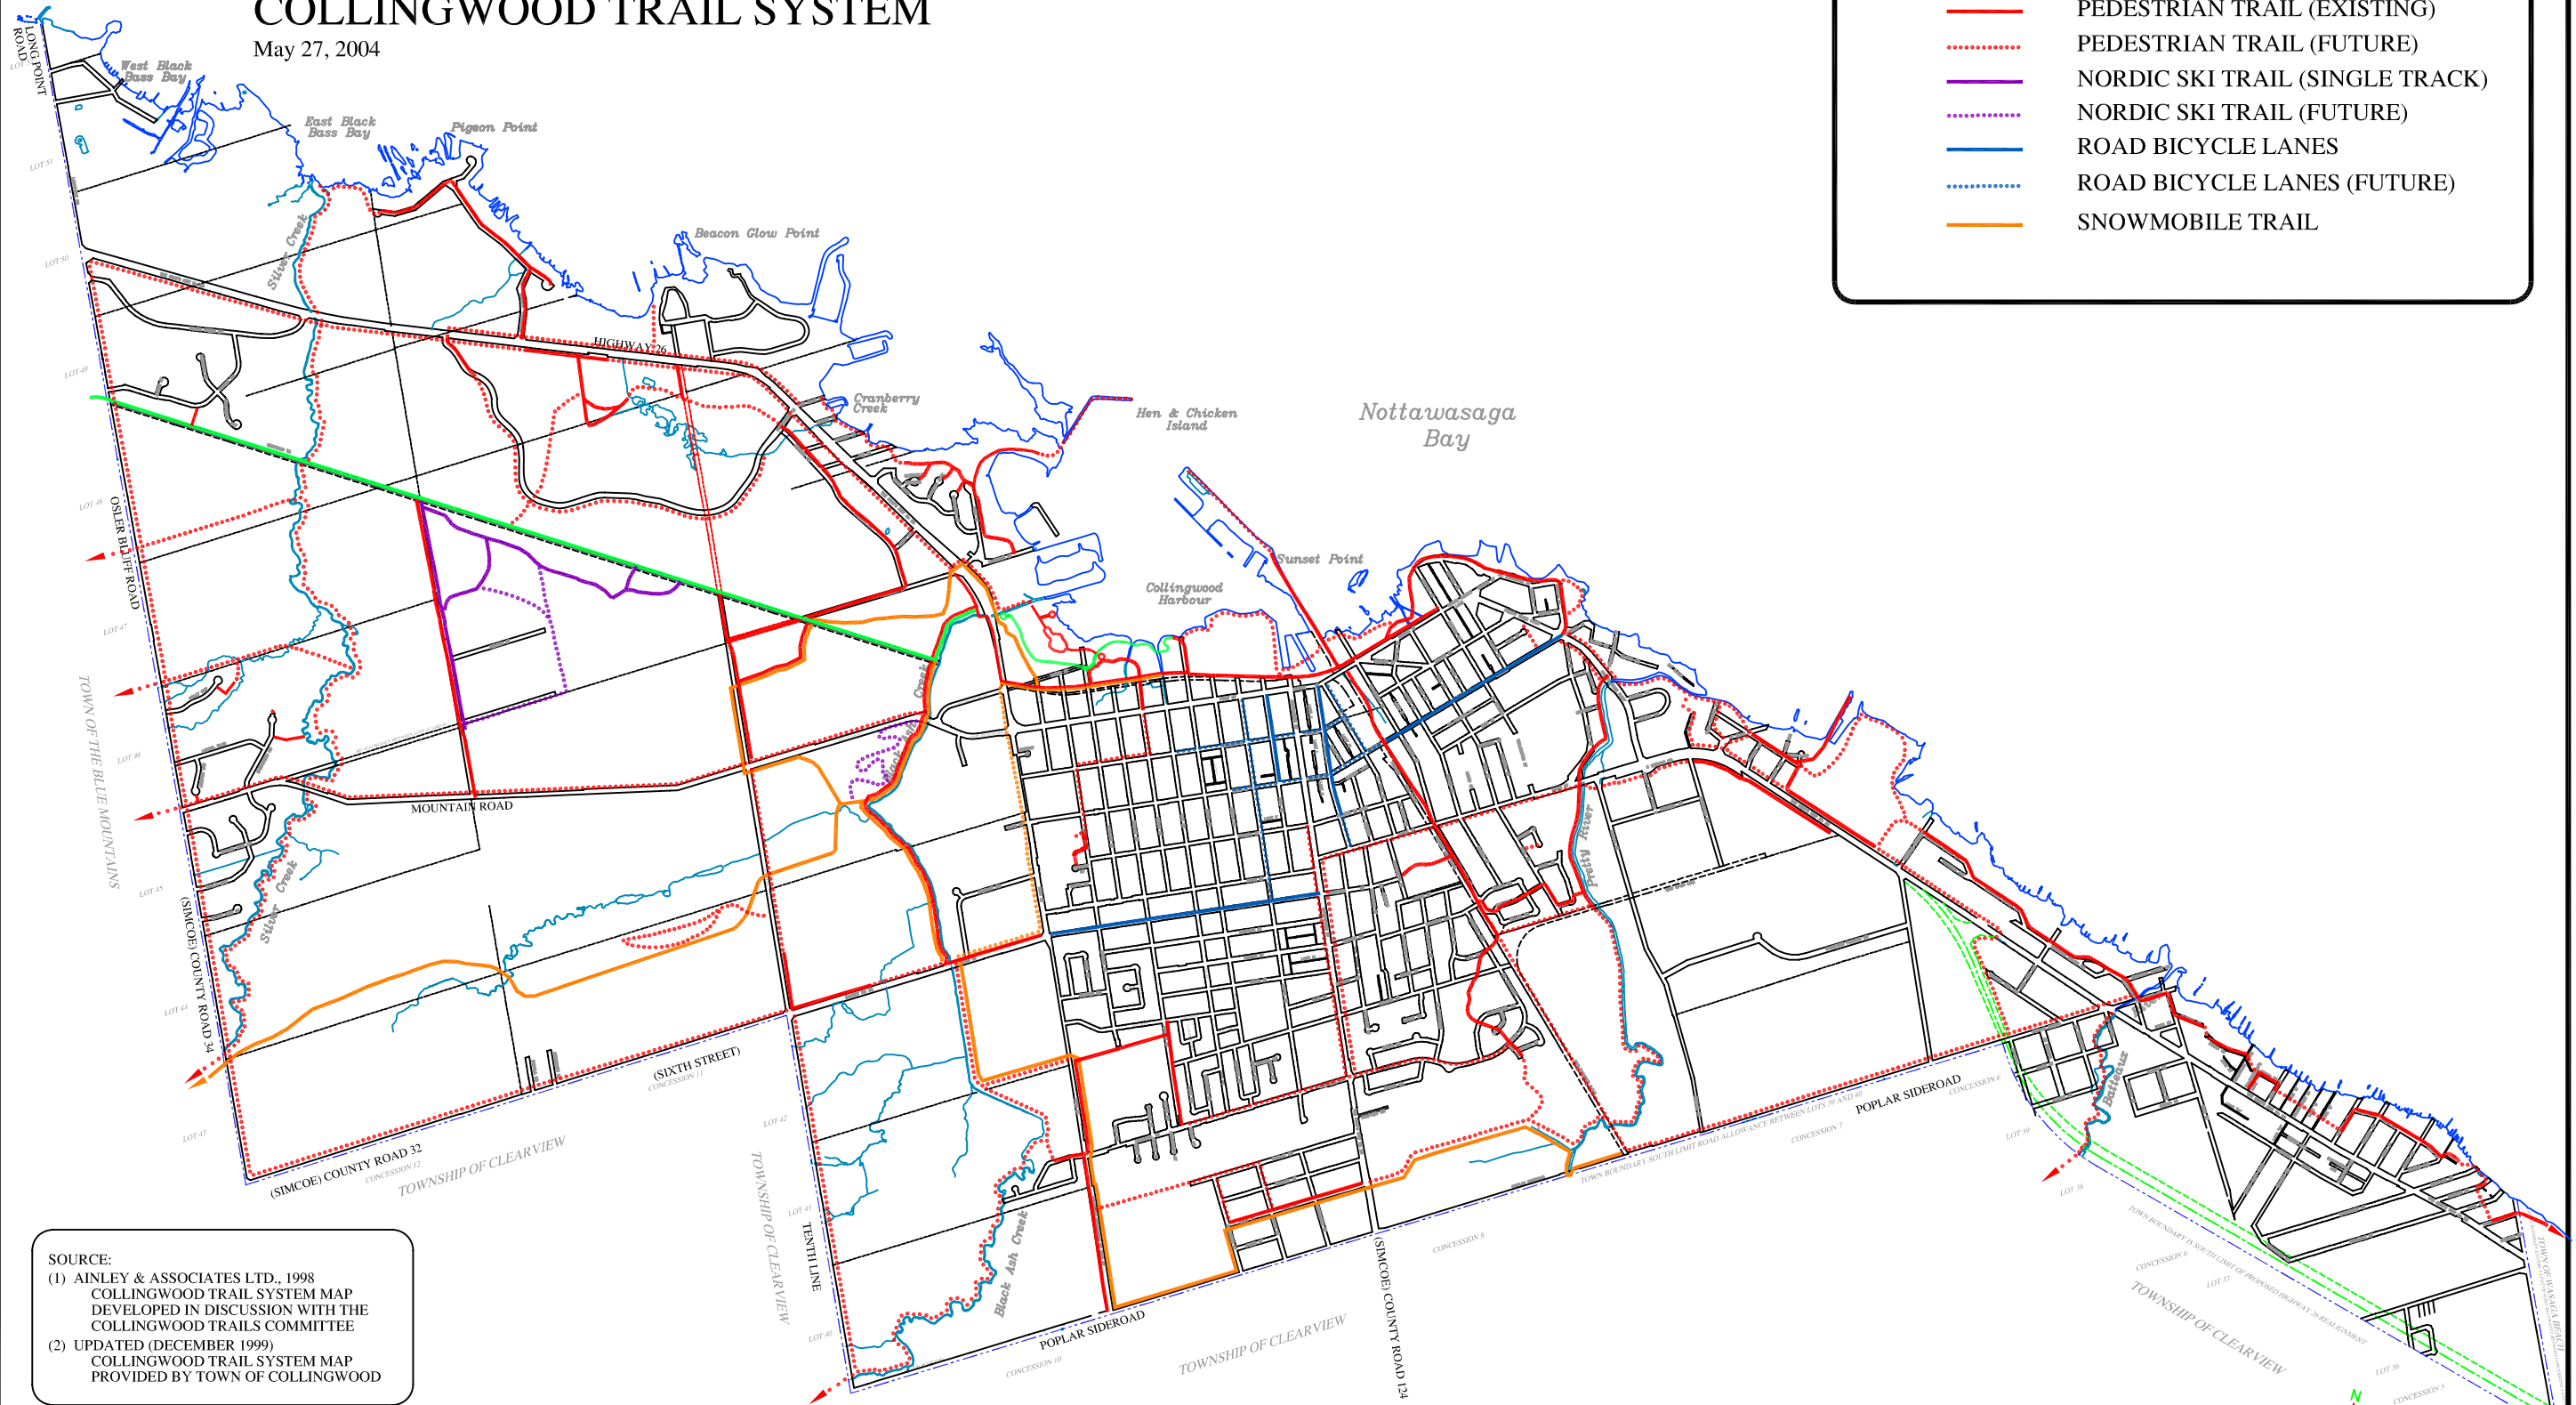

OFFICIAL PLAN of the TOWN OF COLLINGWOOD

SCHEDULE 'D1' COLLINGWOOD TRAIL SYSTEM

May 27, 2004

LEGEND

- GEORGIAN TRAIL (EXISTING)
- ⋯ GEORGIAN TRAIL (FUTURE)
- PEDESTRIAN TRAIL (EXISTING)
- ⋯ PEDESTRIAN TRAIL (FUTURE)
- NORDIC SKI TRAIL (SINGLE TRACK)
- ⋯ NORDIC SKI TRAIL (FUTURE)
- ROAD BICYCLE LANES
- ⋯ ROAD BICYCLE LANES (FUTURE)
- SNOWMOBILE TRAIL

SOURCE:
(1) AINLEY & ASSOCIATES LTD., 1998
COLLINGWOOD TRAIL SYSTEM MAP
DEVELOPED IN DISCUSSION WITH THE
COLLINGWOOD TRAILS COMMITTEE
(2) UPDATED (DECEMBER 1999)
COLLINGWOOD TRAIL SYSTEM MAP
PROVIDED BY TOWN OF COLLINGWOOD

Office Consolidation May 1, 2007