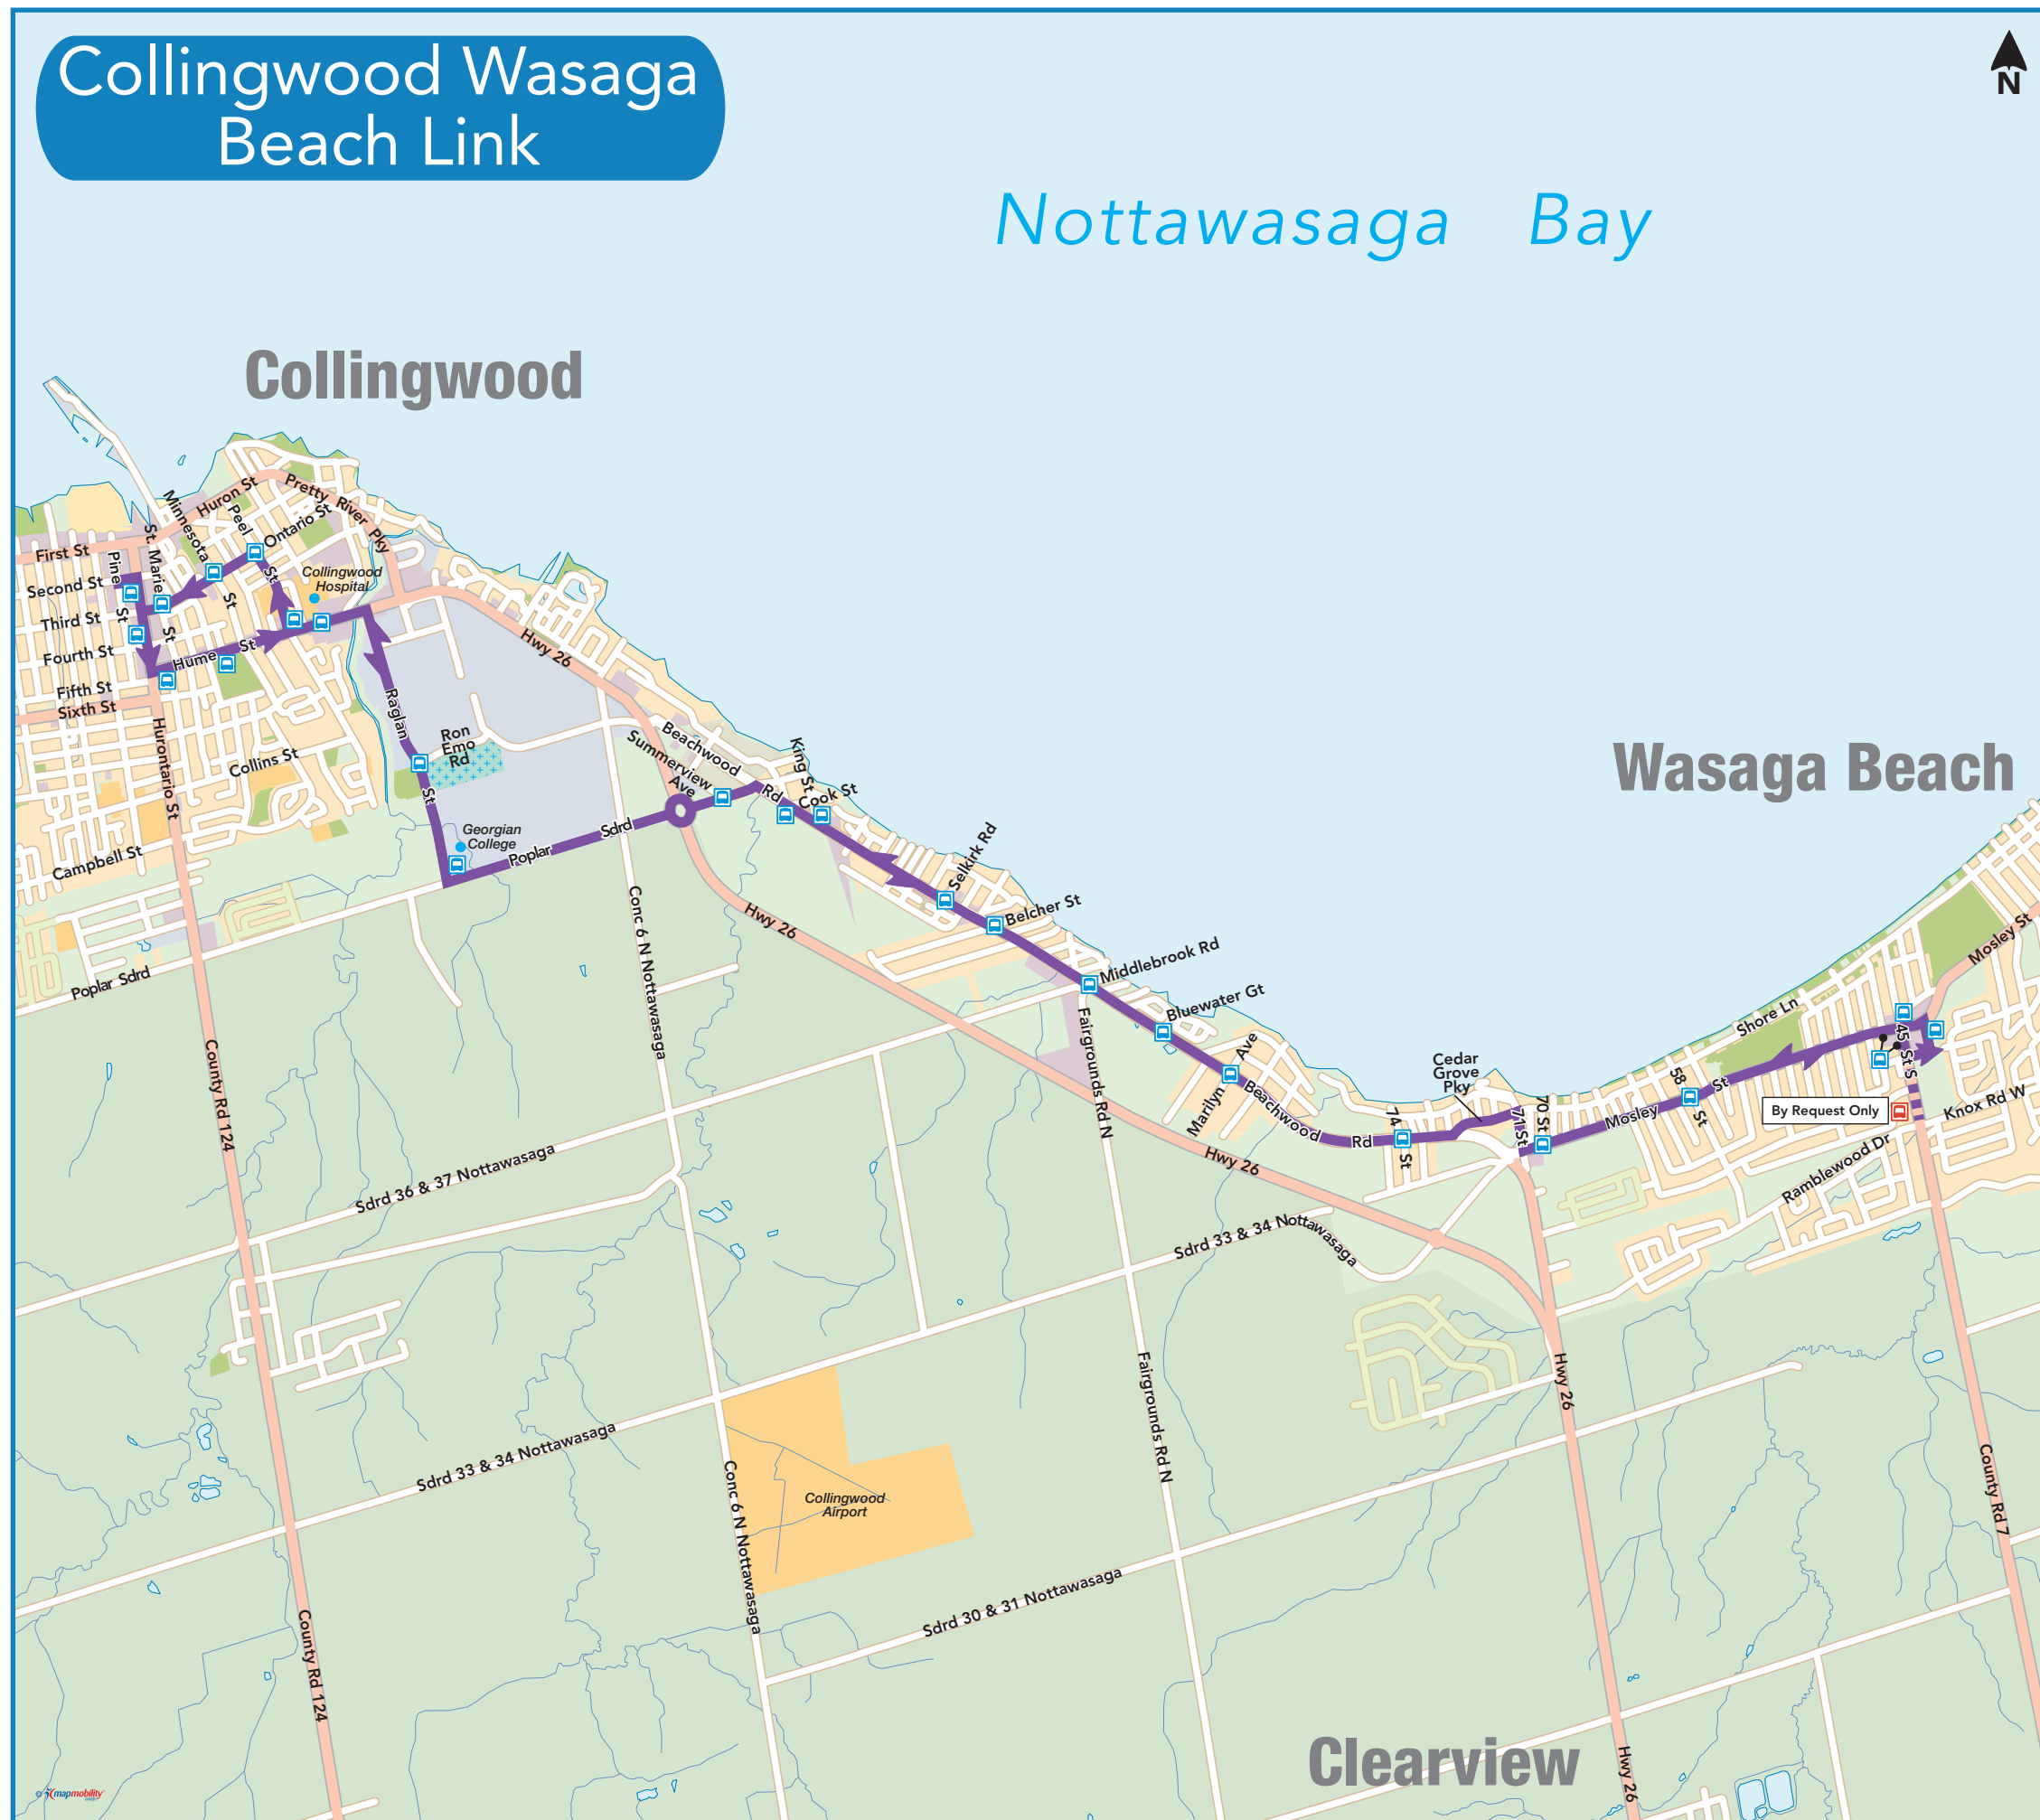

Bicycle racks are available for use at no extra cost.

Collingwood Wasaga Beach Transit Link Stops	
Travelling to Collingwood	
BEGINS AT SUPERSTORE	
Mosely Street Tim Hortons (Current Stop)	
58th Street at Traffic Signals	
Lorna Dunes Mini Putt	
74th Street on paved shoulder	
Marilyn Avenue on paved shoulder	
Bluewater Gate at entrance	
Middlebrook Road on side of road	
Rockdell Restaurant	
Relax Inn	
Hwy 26 and King Street off Highway	
Poplar Sideroad at Summerview Avenue	
Raglan Street at Ron Emo Drive	
Georgian College	
Collingwood G&M Hospital at Heidelberg Inn	
Peel Street across from Hanna Motors	
Peel Street and Ontario Street	
400 Street and Minnesota Street (Colltrans Stop)	
Ontario Street and St. Marie Street (Colltrans Stop)	
Travelling to Wasaga Beach	
BEGINS AT 100 PINE STREET	
Huronario Street at TD Bank (Colltrans Stop)	
Huronario Street at M&S (Colltrans Stop)	
St. Marie Street and Hume Street (Colltrans Stop)	
YMCA on Hume Street (Colltrans Stop)	
TSC Hardware Store (Colltrans Stop)	
Raglan Street at Ron Emo Drive	
Georgian College	
Poplar Sideroad at Summerview Avenue	
Hwy 26 and Cook Street off Highway	
Relax Inn	
Rockdell Restaurant	
Fairgrounds Road (Right Turn Lane)	
Bluewater Gate entrance	
Krown Rust Control/Pennzoil	
Wasaga Motel	
Lorna Dunes	
58th Street at lights	
Home Hardware on Mosely (Current Stop)	
45th Street at IDA (Current Stop)	