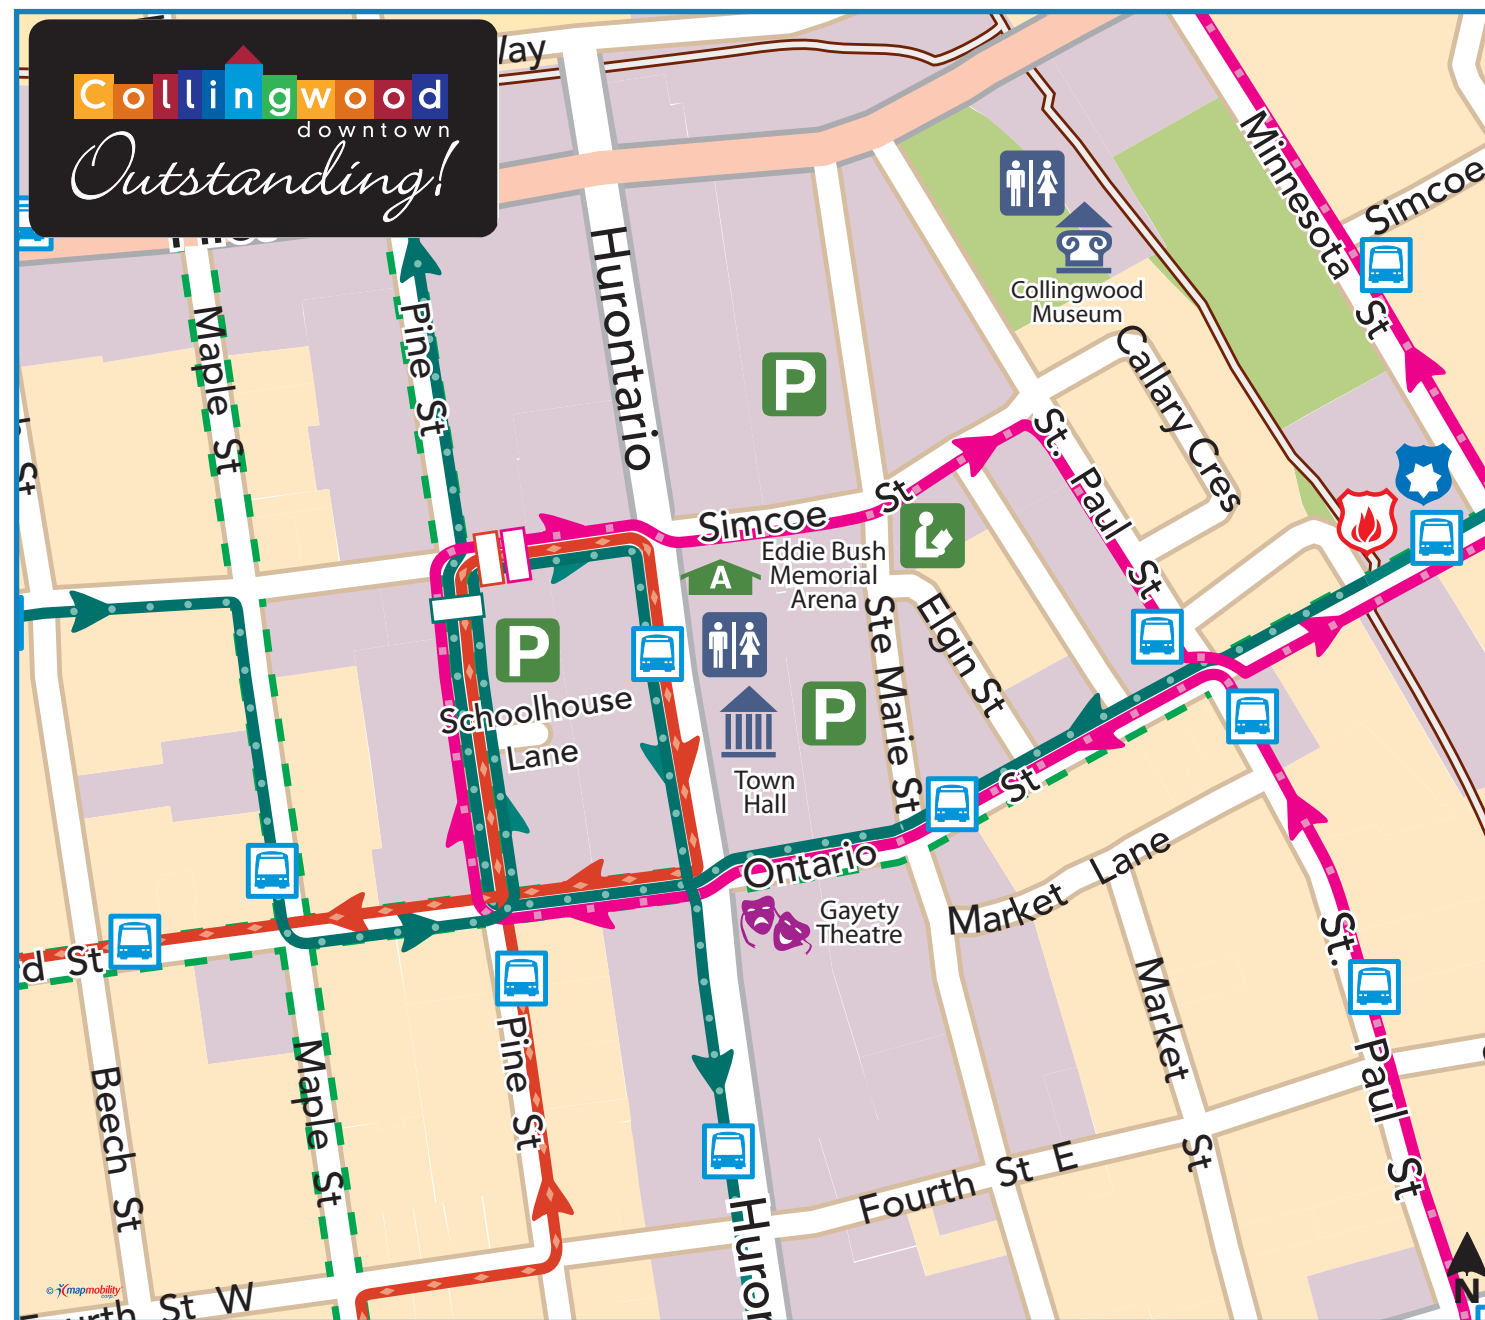

Bicycle racks are available for use at no extra cost.

Collingwood Wasaga Beach Transit Link Stops	
Travelling to Collingwood	
BEGINS AT SUPERSTORE	
Mosely Street Tim Hortons (Current Stop)	
58th Street at Traffic Signals	
Lorna Dunes Mini Putt	
74th Street on paved shoulder	
Marilyn Avenue on paved shoulder	
Bluewater Gate at entrance	
Middlebrook Road on side of road	
Rockdell Restaurant	
Relax Inn	
Hwy 26 and King Street off Highway	
Poplar Sideroad at Summerview Avenue	
Raglan Street at Ron Emo Drive	
Georgian College	
Collingwood G&M Hospital at Heidelberg Inn	
Peel Street across from Hanna Motors	
Peel Street and Ontario Street	
400 Street and Minnesota Street (Colltrans Stop)	
Ontario Street and St. Marie Street (Colltrans Stop)	
Travelling to Wasaga Beach	
BEGINS AT 100 PINE STREET	
Huronario Street at TD Bank (Colltrans Stop)	
Huronario Street at M&S (Colltrans Stop)	
St. Marie Street and Hume Street (Colltrans Stop)	
YMCA on Hume Street (Colltrans Stop)	
TSC Hardware Store (Colltrans Stop)	
Raglan Street at Ron Emo Drive	
Georgian College	
Poplar Sideroad at Summerview Avenue	
Hwy 26 and Cook Street off Highway	
Relax Inn	
Rockdell Restaurant	
Fairgrounds Road (Right Turn Lane)	
Bluewater Gate entrance	
Krown Rust Control/Pennzoil	
Wasaga Motel	
Lorna Dunes	
58th Street at lights	
Home Hardware on Mosely (Current Stop)	
45th Street at IDA (Current Stop)	